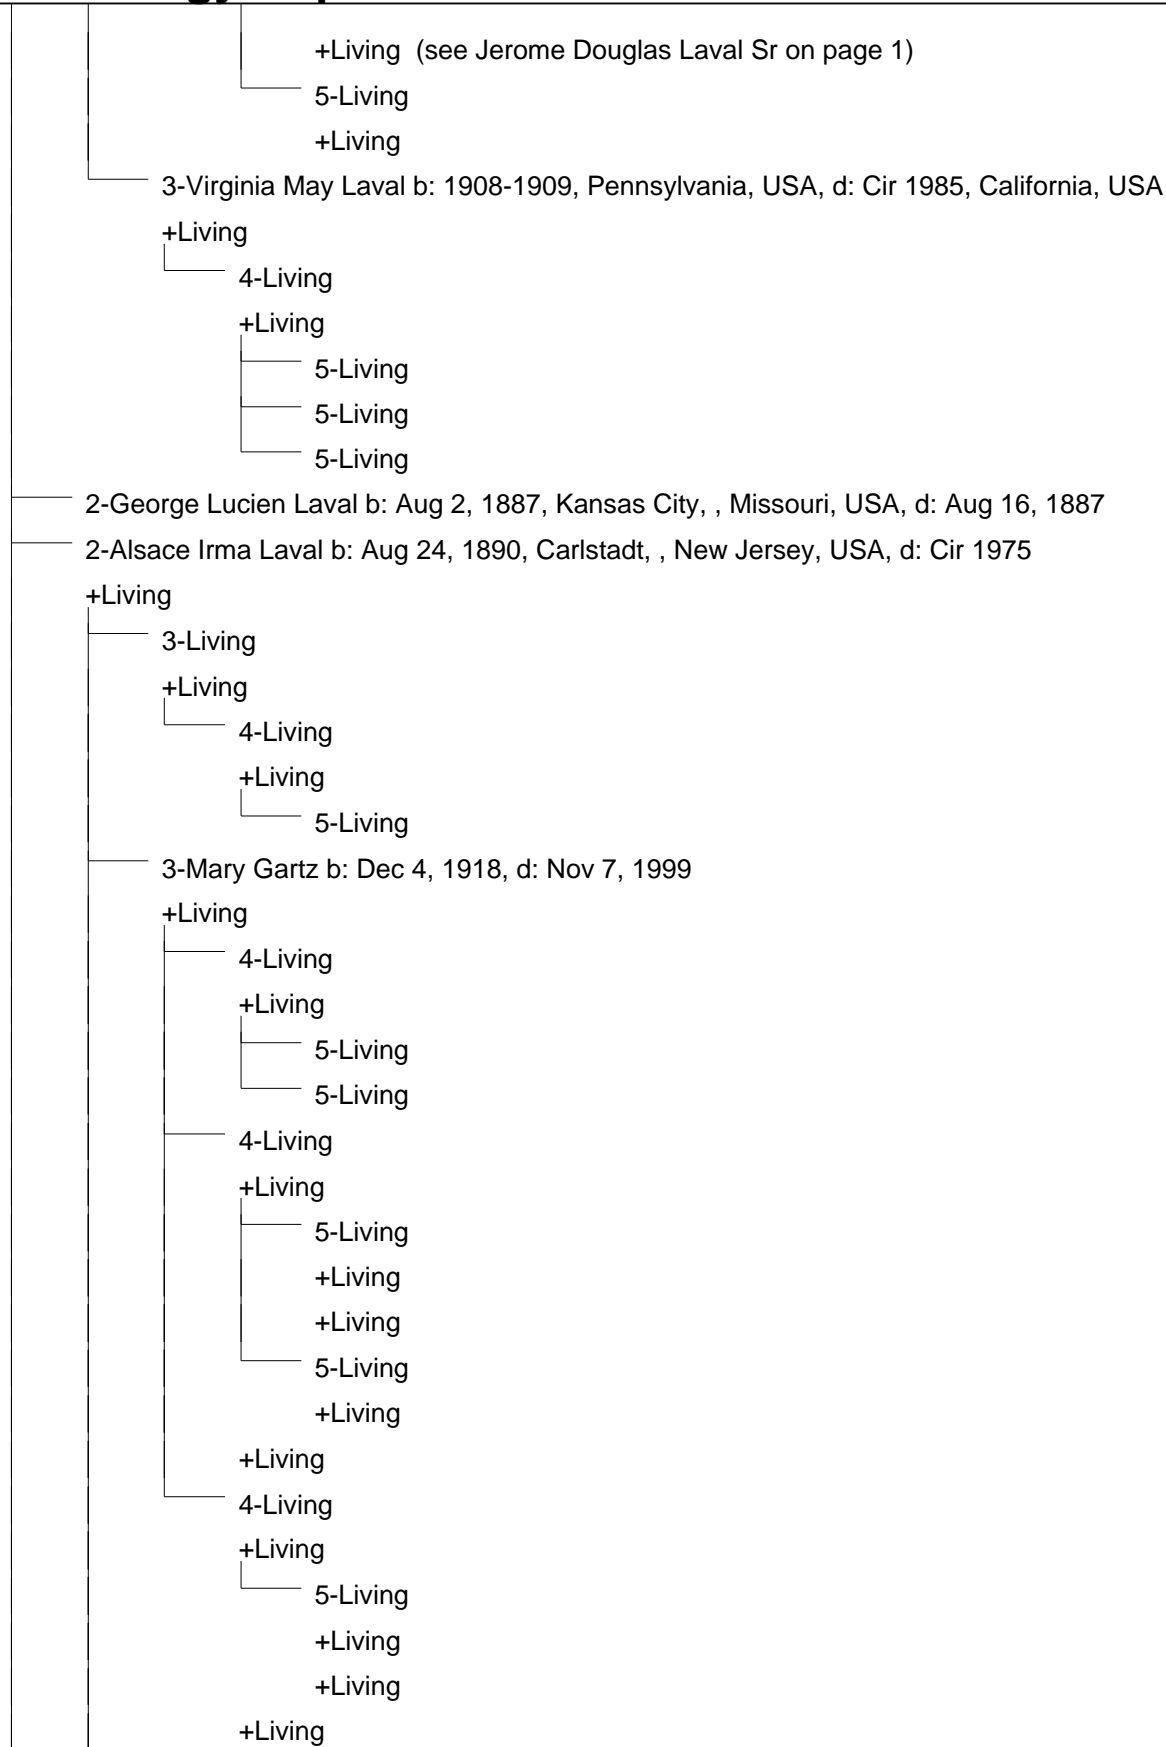

5-Living

3-Aimée Jeanne Josephine Laisné b: May 24, 1910, d: Dec 28, 1986, Costa Mesa, , California, USA

+Living

2-Alice Josephine Laval b: Aug 20, 1880, New York City, , New York, USA, d: Nov 7, 1880

2-Alice Laval b: May 13, 1881, d: Jul 2, 1882

3-Claude Constant Laval Jr b: 1907, Pennsylvania, USA, d: Apr 4, 1994, Fresno, , California, USA

+Marion Kahn b: 1906-1907, d: Mar 1995, Fresno, , California, USA, m: 1930, Fresno, , California, USA

4-Living

+Living

5-Living

+Living

5-Living

+Living

4-Jerome Douglas Laval Sr b: Jul 22, 1938, Fresno, , California, USA, d: May 1995, Fresno, , California, USA

+Living

5-Living

+Living

5-Living

Genealogy Report for Constant Laval

Genealogy Report for Constant Laval

Genealogy Report for Constant Laval

— 5-Living
— 5-Living

+Living (see George Claude Pimentel on page 3)

+Living (see Lorraine Alice Laval on page 3)