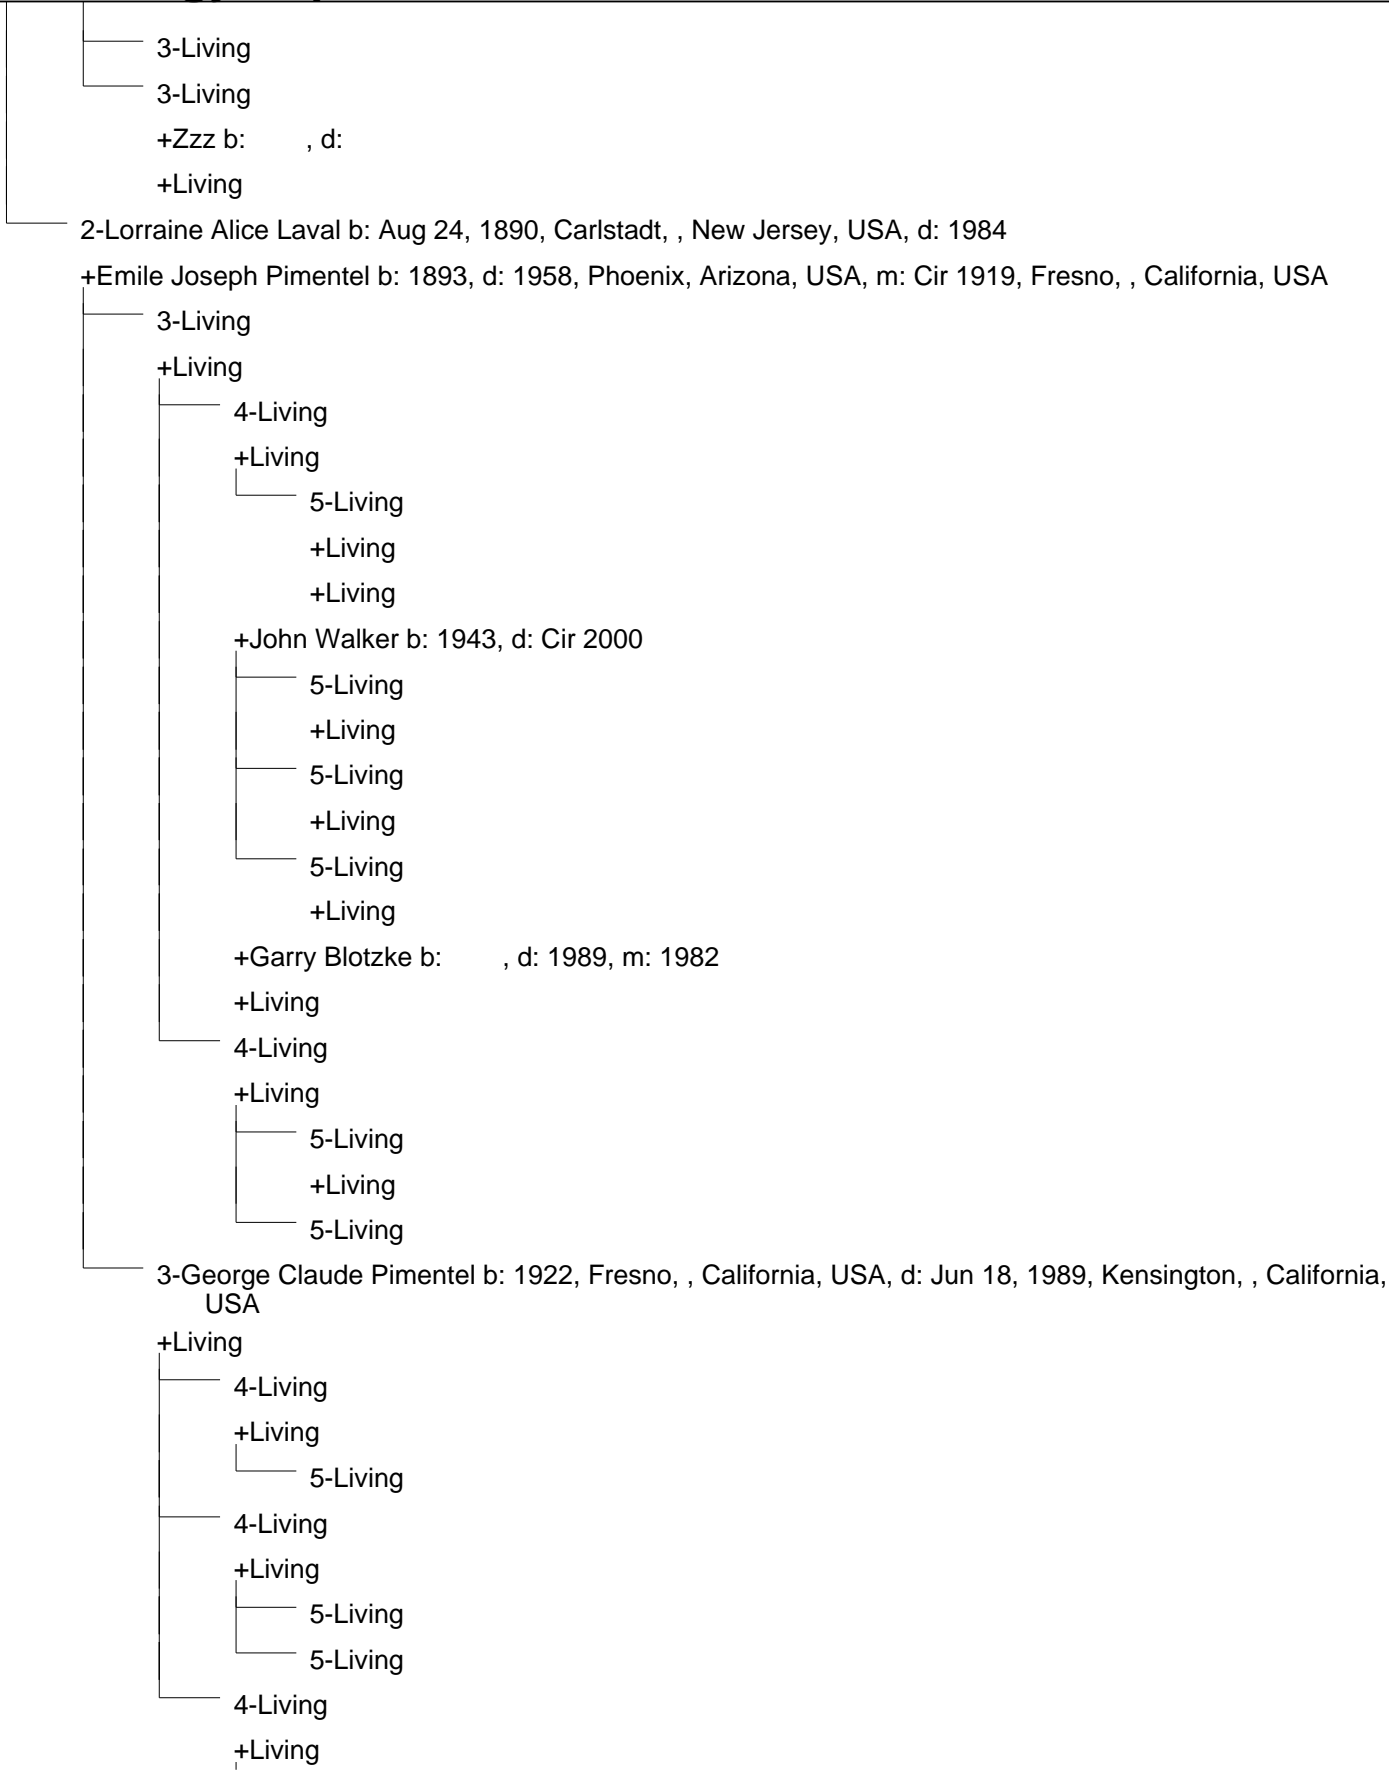

Genealogy Report for Constant Laval