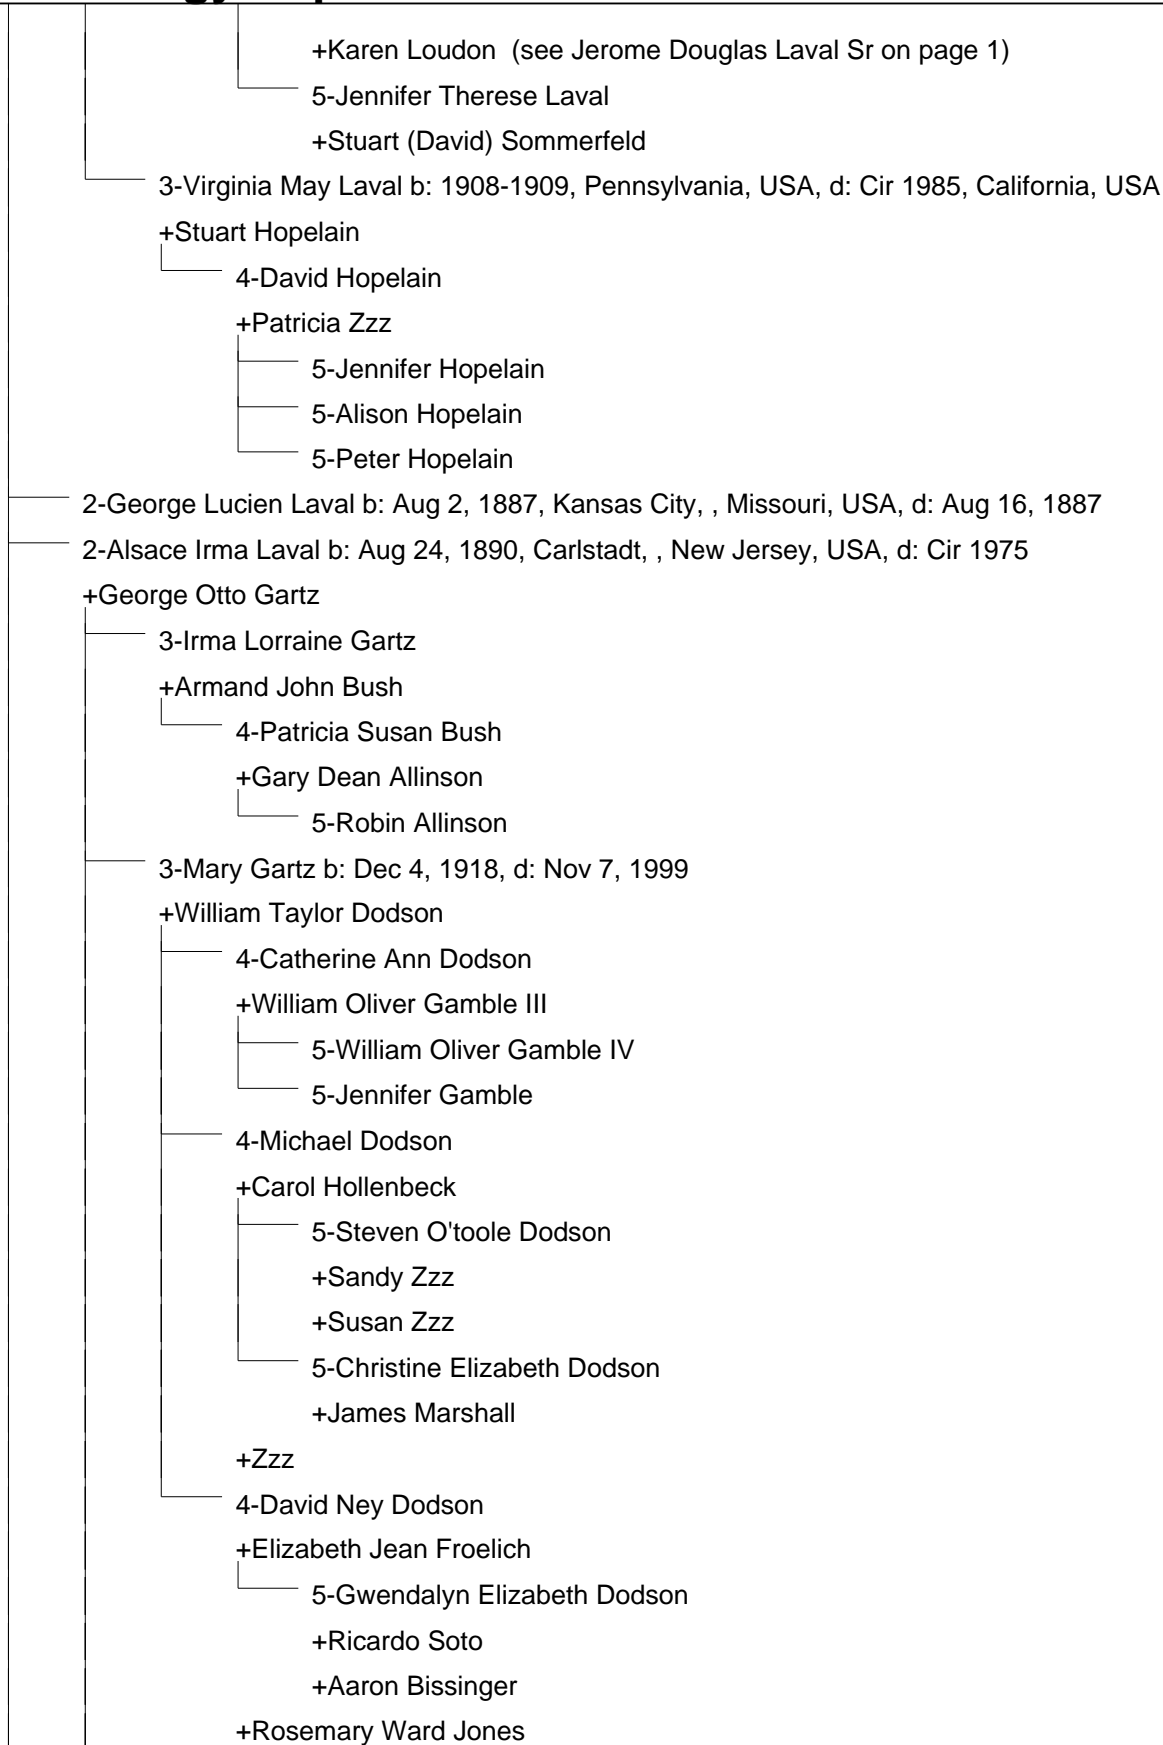

Genealogy Report for Constant Laval

1-Constant Laval b: Nov 1, 1850, St. Quirin, Moselle, Lorraine, France, d: Jan 3, 1904, Braddock, , Pennsylvania, USA
+Josephine Claude b: Jul 21, 1859, St. Quirin, Moselle, Lorraine, France, d: 1949, m: Nov 14, 1876, St. Louis, ,
Missouri, USA

5-Melinda Laval
+Khaled Alkotob

5-Luann Laval
+Robert Williams

4-Jerome Douglas Laval Sr b: Jul 22, 1938, Fresno, , California, USA, d: May 1995, Fresno, ,
California, USA
+Darlene Trafican

5-Elizabeth Marie Laval
+Bob Leyva

5-Jerome Douglas Laval Jr

Genealogy Report for Constant Laval

Genealogy Report for Constant Laval

3-Katherine Aimée Gartz

3-Betty Gartz

+Zzz b: , d:

+Robert Seibert

2-Lorraine Alice Laval b: Aug 24, 1890, Carlstadt, , New Jersey, USA, d: 1984