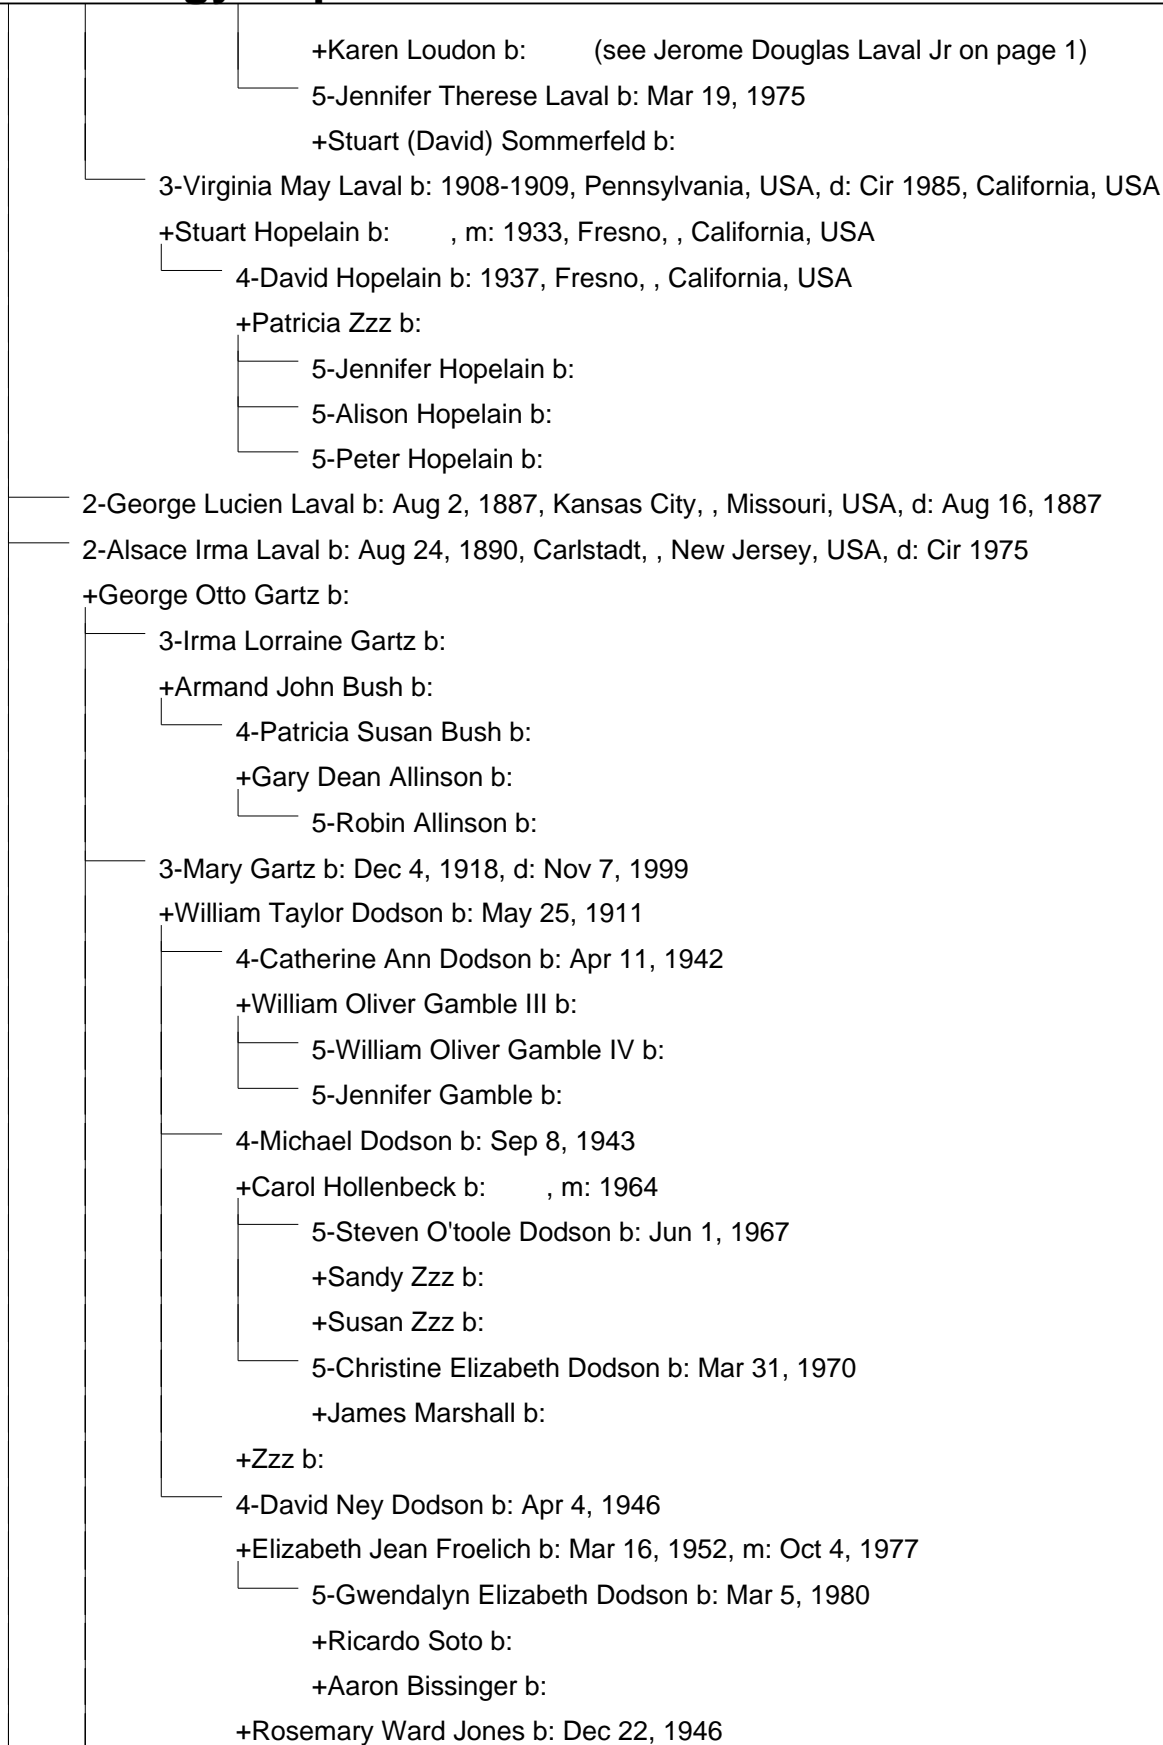

Genealogy Report for Constant Laval

1-Constant Laval b: Nov 1, 1850, St. Quirin, Moselle, Lorraine, France, d: Jan 3, 1904, Braddock, , Pennsylvania, USA
+Josephine Claude b: Jul 21, 1859, St. Quirin, Moselle, Lorraine, France, d: 1949, m: Nov 14, 1876, St. Louis, ,
Missouri, USA

Genealogy Report for Constant Laval

Genealogy Report for Constant Laval

3-Katherine Aimée Gartz b:

3-Betty Gartz b:

+Zzz b: , d:

+Robert Seibert b:

2-Lorraine Alice Laval b: Aug 24, 1890, Carlstadt, , New Jersey, USA, d: 1984